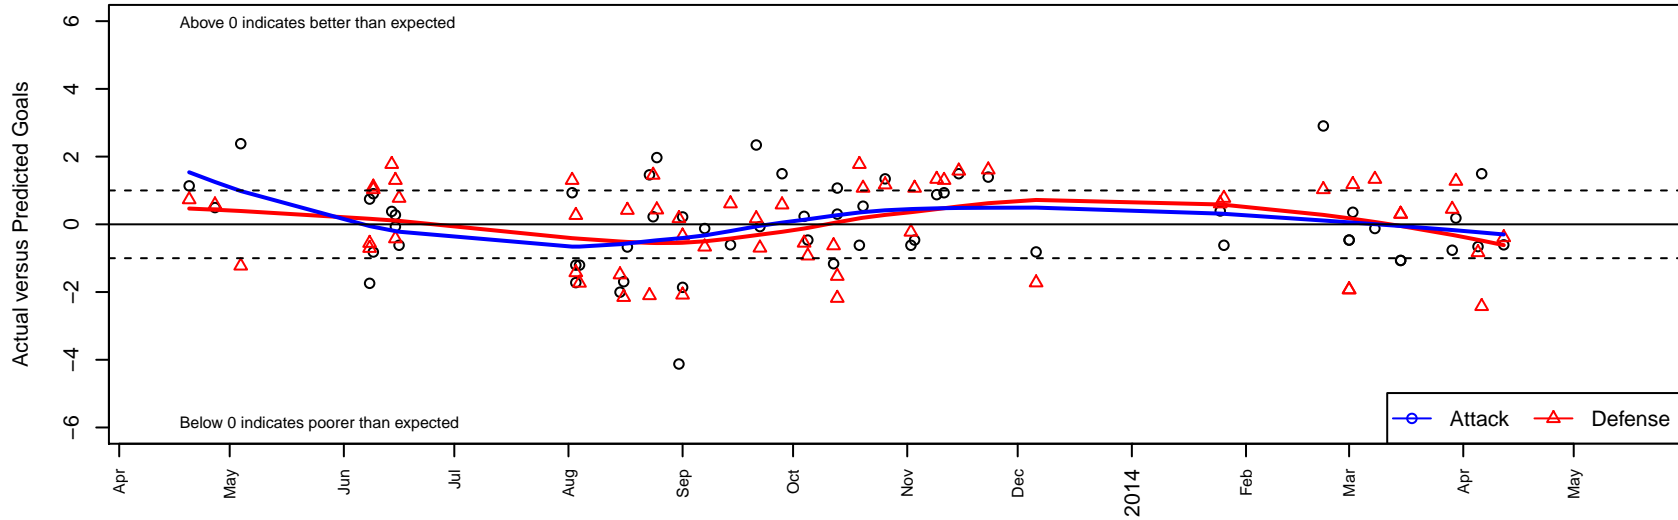

FC Alliance A B99
Dots are actual minus expected GF (blue circles) and GA (red triangles).
Blue line is smoothed change in attack strength. Red is smoothed change in defense strength.